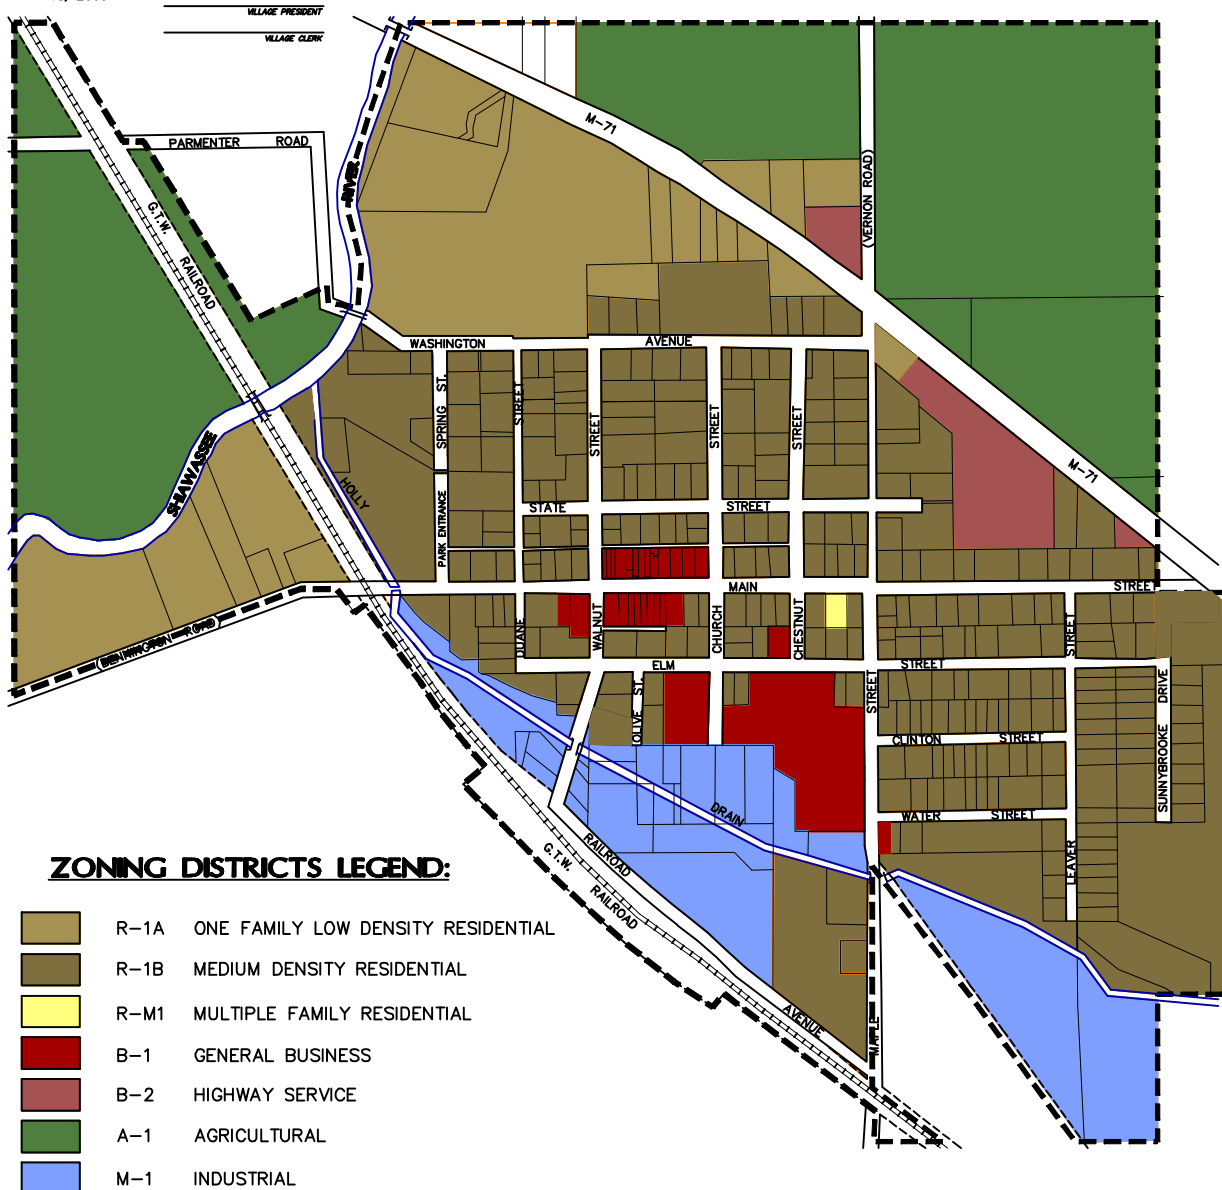

VILLAGE OF VERNON ZONING DISTRICTS MAP

THIS IS THE OFFICIAL ZONING MAP REFERRED TO IN ARTICLE 6, SECTION 6.1.2 OF VERNON ZONING ORDINANCE ADOPTED ON FEBRUARY 18, 2009

ROWE INCORPORATED
6211 TAYLOR DRIVE, FLINT, MI 48507

SCALE: 1"=800'